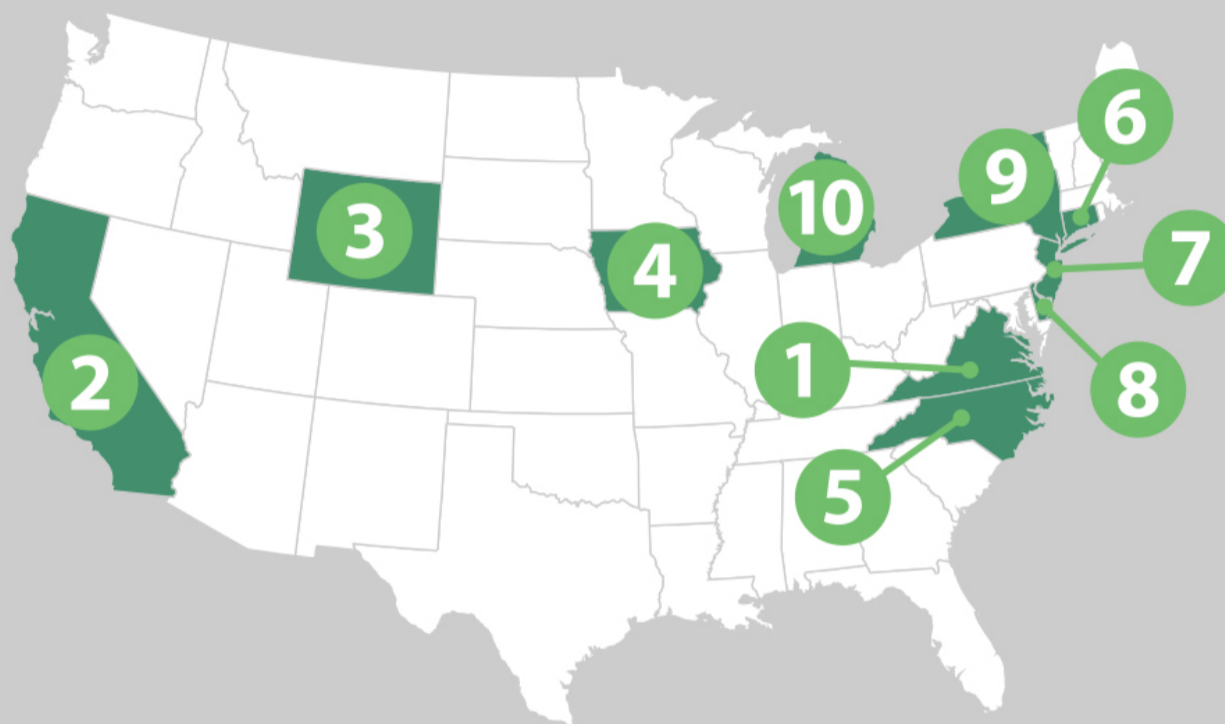

[Admission Events Calendar](#) →

smartasset™

TOP 10 STATES

for HIGHER EDUCATION

- ① VIRGINIA A
- ② CALIFORNIA A
- ③ WYOMING A
- ④ IOWA A
- ⑤ NORTH CAROLINA A-
- ⑥ CONNECTICUT A-
- ⑦ NEW JERSEY A-
- ⑧ DELAWARE A-
- ⑨ NEW YORK B+
- ⑩ MICHIGAN B+

Top 10 Reasons Why

Wyoming higher education is ranked #3 in the nation. At Western, with roughly 3,000 students, you have the opportunity to be a big fish in a small pond. Participate in research opportunities, be a president for one of the 20 clubs on campus, star on the stage, or run for student body. At Western you can start building your resume today.